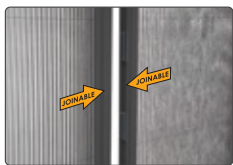

- Maintain outdoor views
- Perfect for bi-fold and sliding doorways keeping out insects
- Slimline design neatly retracts
- Additional doors can be joined together to cover large openings
- For multiple doors, **Headrail + Track Extension** can be added to create a seamless join (sold separately)

## Features & Benefits

- Perfect for bi-fold and sliding doorways
- Slimline design with neatly retracting pleated flyscreen
  - Magnetic closure
  - All fittings included
- Doors can be reversed to open left to right or right to left

Neatly retracting pleated flyscreen

Multiple doors can be joined together to cover large openings

Simple slide to open operation with magnetic closure

Smooth operation along slimline base track with dual link chains